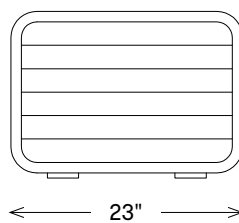

kelly wearstler

LOMA OTTOMAN

EJV1564-10

MATERIALS SHOWN

In Catalina Cream

AVAILABLE IN

See Materials PDF

DIMENSIONS

Width: 28 1/2"

Depth: 23"

Height: 16 1/4"