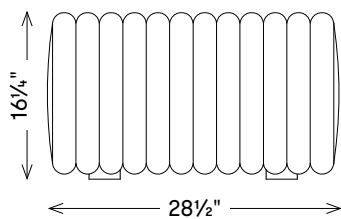

kelly wearstler

LOMA OTTOMAN

EJV1564-10

MATERIALS SHOWN

In Catalina Cream

AVAILABLE IN

See Materials PDF

DIMENSIONS

Width: 28 1/2"

Depth: 23"

Height: 16 1/4"