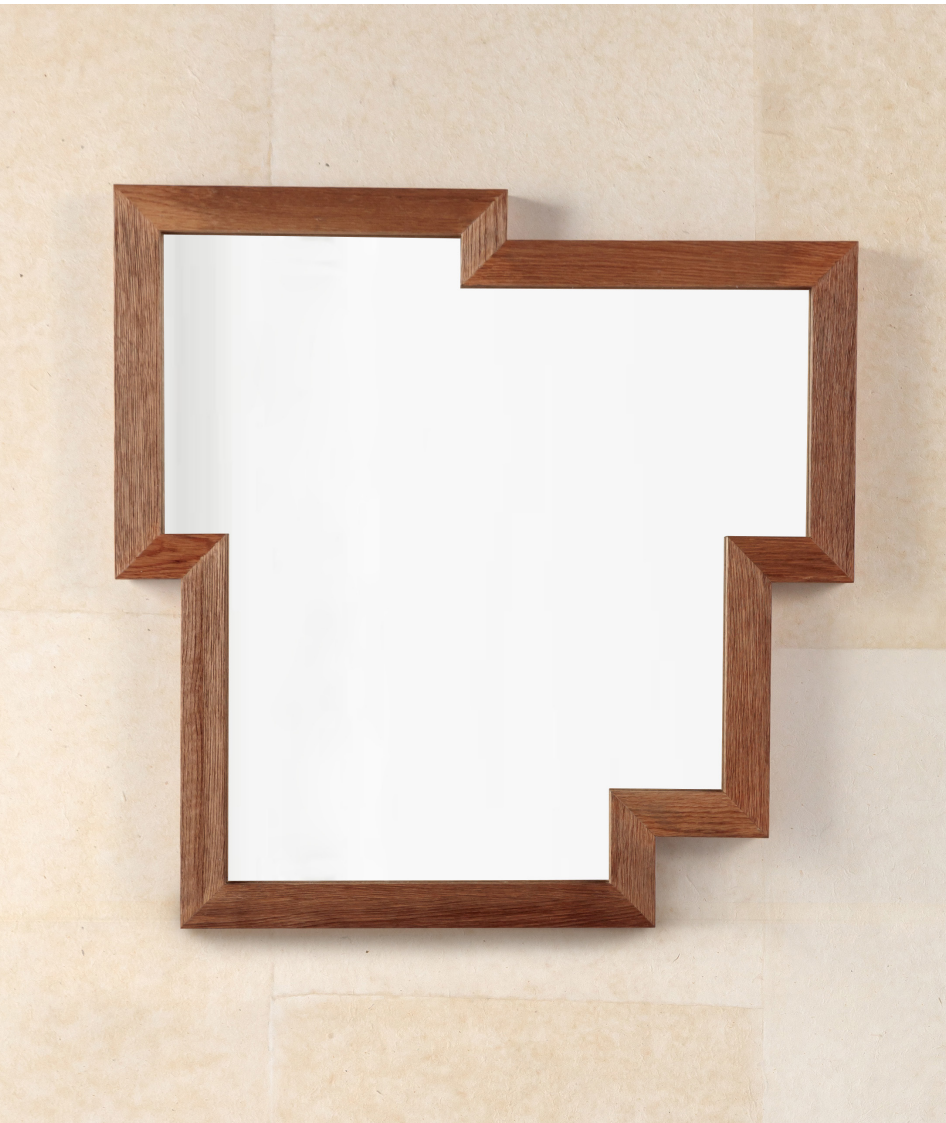

kelly wearstler

CHARDON WALL MIRROR

EJV1530-04

With a nod to Cubism the Chardon Mirror features a graphic, asymmetrical shape, framed in deeply wire brushed and mitered solid oak. Available in our standard ebonized, natural and bleached wood finishes this mirror comes with a pair of inset cleats offering ease of installation and two orientation options.

MATERIALS SHOWN

Natural Oak

AVAILABLE IN

Ebonized Oak

DIMENSIONS

Width: 36"

Height: 36"

Depth: 2.25"