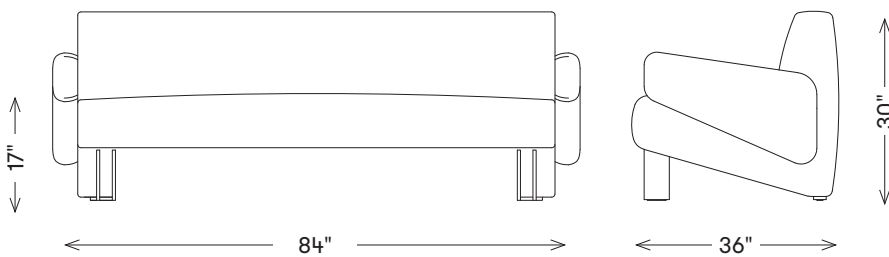

ZEPHYR SOFA

EJV1555-84

MATERIALS SHOWN

Textured Burnished Brass with
Hayes Pebble

AVAILABLE IN

See Fabrics PDF

DIMENSIONS

Width: 84"
Height: 30"
Depth: 36"
Seat Height: 17"

FINISHES