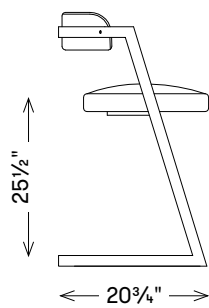

kelly wearstler

STUDIO COUNTER STOOL

FBA17010

MATERIALS SHOWN

Burnished Brass
in Catalina Sahara

AVAILABLE IN

See Materials PDF

DIMENSIONS

Width: 18 1/2"
Depth: 20 3/4"
Height: 35 1/2"
Seat Height: 25 1/2"

FINISHES