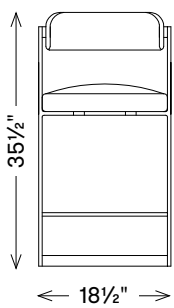

kelly wearstler

STUDIO COUNTER STOOL

FBA17010

MATERIALS SHOWN

Burnished Brass
in Catalina Sahara

AVAILABLE IN

See Materials PDF

DIMENSIONS

Width: 18 1/2"
Depth: 20 3/4"
Height: 35 1/2"
Seat Height: 25 1/2"

FINISHES