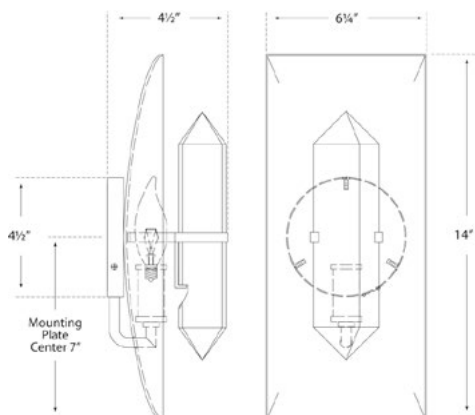

# HALCYON RECTANGLE SCONCE

KW2091

**MATERIALS SHOWN**

ANTIQUE-BURNISHED BRASS  
AND QUARTZ

**AVAILABLE IN**

ANTIQUE-BURNISHED BRASS

**DIMENSIONS**

WIDTH: 6.25"  
HEIGHT: 14"  
EXTENSION: 4.5"  
BACKPLATE: 4.5" ROUND

**SOCKET**

CANDELABRA

**WATTAGE**

60 B