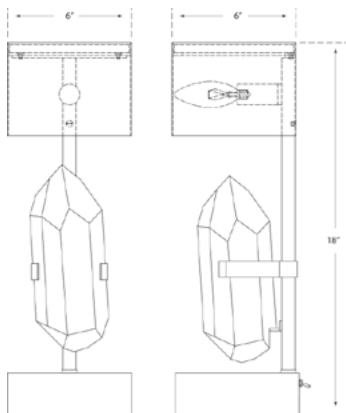

HALCYON TABLE LAMP

KW 3091Q-AB

MATERIALS SHOWN

ANTIQUE-BURNISHED BRASS
AND QUARTZ WITH
BRASS SHADE

AVAILABLE IN

BURNISHED BRASS

DIMENSIONS

WIDTH: 6"
HEIGHT: 18"
BASE: 6" SQUARE

SOCKET

CANDELABRA WITH
SWITCH ON BASE

WATTAGE

60 B