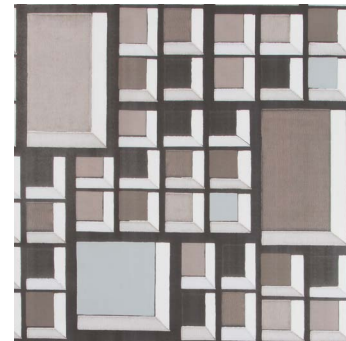

RARITY WALLPAPER

GWF 3700

COLORS

(116) Almond/Ivory (868) Mocha/Noir
(117) Blush/Ivory (893) Jade/Noir
(853) Pacific/Noir

COLLECTION

Kelly Wearstler IV

CONTENT

100% Paper

PAPER WIDTH

27"

PATTERN REPEAT

30" vert x 27" horiz

USE

Wallcovering

ORIGIN

United States

This image is for illustrative purposes only. The colors shown are accurate within the constraints of lighting, photography and the color accuracy of your monitor.

RARITY WALLPAPER COLORWAYS

**RARITY WALLPAPER
ALMOND/IVORY**
GWP 3700.116

**RARITY WALLPAPER
PACIFIC/NOIR**
GWP 3700.853

**RARITY WALLPAPER
MOCHA/NOIR**
GWP 3700.868

**RARITY WALLPAPER
JADE/NOIR**
GWP 3700.893

**RARITY WALLPAPER
BLUSH/IVORY**
GWP 3700.117