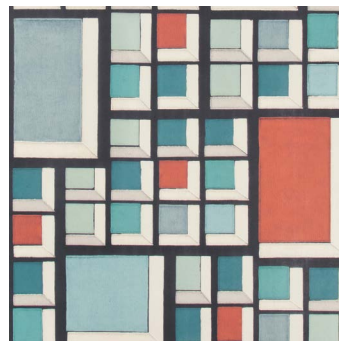

RARITY WALLPAPER

GWF 3700

COLORS

(116) Almond/Ivory (868) Mocha/Noir
(117) Blush/Ivory (893) Jade/Noir
(853) Pacific/Noir

COLLECTION

Kelly Wearstler IV

CONTENT

100% Paper

PAPER WIDTH

27"

PATTERN REPEAT

30" vert x 27" horiz

USE

Wallcovering

ORIGIN

United States

This image is for illustrative purposes only. The colors shown are accurate within the constraints of lighting, photography and the color accuracy of your monitor.

RARITY WALLPAPER COLORWAYS

**RARITY WALLPAPER
ALMOND/IVORY**
GWP 3700.116

**RARITY WALLPAPER
PACIFIC/NOIR**
GWP 3700.853

**RARITY WALLPAPER
MOCHA/NOIR**
GWP 3700.868

**RARITY WALLPAPER
JADE/NOIR**
GWP 3700.893

**RARITY WALLPAPER
BLUSH/IVORY**
GWP 3700.117