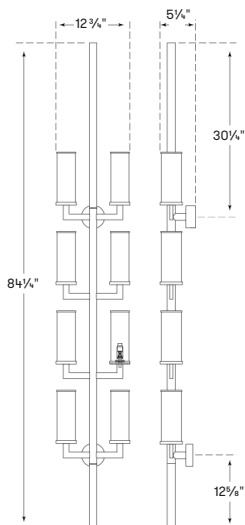

### DIMENSIONS

Width: 12<sup>3</sup>/<sub>4</sub>"  
Height: 84<sup>1</sup>/<sub>4</sub>"  
Extension: 5<sup>1</sup>/<sub>4</sub>"  
Backplate: (2) - 4" Round

### WATTAGE

8 - 60 C  
Requires a smaller outlet box

# LIAISON STATEMENT SCONCE

**KW 2204**

**MATERIALS SHOWN**

Polished Nickel with Crackle Glass

**AVAILABLE IN**

Antique-Burnished Brass  
 Polished Nickel  
 Bronze

**DIMENSIONS**

Width: 12 3/4"  
 Height: 84 1/4"  
 Extension: 5 1/4"  
 Backplate: (2) - 4" Round

# LIAISON STATEMENT SCONCE

**KW 2204**

**MATERIALS SHOWN**

Bronze with Crackle Glass

**AVAILABLE IN**

Antique-Burnished Brass  
Polished Nickel  
Bronze

**DIMENSIONS**

Width: 12 3/4"  
Height: 8 1/4"  
Extension: 5 1/4"  
Backplate: (2) - 4" Round