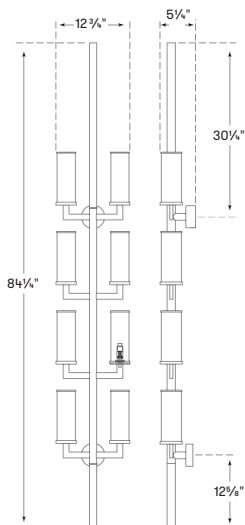

LIAISON STATEMENT SCONCE

KW 2204

MATERIALS SHOWN

Antique-Burnished Brass with
Crackle Glass

AVAILABLE IN

Antique-Burnished Brass
Polished Nickel
Bronze

DIMENSIONS

Width: 12³/₄"
Height: 84¹/₄"
Extension: 5¹/₄"
Backplate: (2) - 4" Round

SOCKET

8 - Candelabra

WATTAGE

8 - 60 C
Requires a smaller outlet box