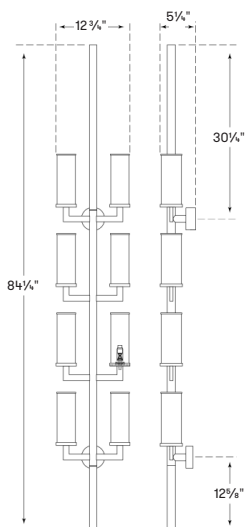

### DIMENSIONS

Width: 12<sup>3</sup>/<sub>4</sub>"  
Height: 84<sup>1</sup>/<sub>4</sub>"  
Extension: 5<sup>1</sup>/<sub>4</sub>"  
Backplate: (2) - 4" Round

# LIAISON STATEMENT SCONCE

**KW 2204**

**MATERIALS SHOWN**

Polished Nickel with Crackle Glass

**AVAILABLE IN**

Antique-Burnished Brass  
 Polished Nickel  
 Bronze

**DIMENSIONS**

Width: 12 3/4"  
 Height: 84 1/4"  
 Extension: 5 1/4"  
 Backplate: (2) - 4" Round

**SOCKET**

8 - Candelabra

**WATTAGE**

8 - 60 C  
 Requires a smaller outlet box

# LIAISON STATEMENT SCONCE

**KW 2204**

**MATERIALS SHOWN**

Bronze with Crackle Glass

**AVAILABLE IN**

Antique-Burnished Brass  
Polished Nickel  
Bronze

**DIMENSIONS**

Width: 12 3/4"  
Height: 8 1/4"  
Extension: 5 1/4"  
Backplate: (2) - 4" Round