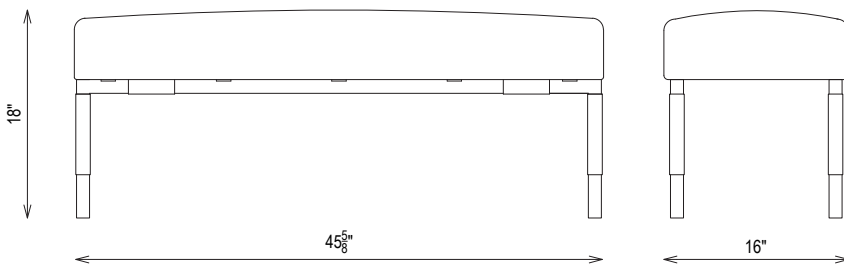

LARCHMONT BENCH

EJV1542-10

MATERIALS SHOWN

Burnished Brass
Stainless Steel w/Pewter Patina
In Sonoma Linen

AVAILABLE IN

See Fabric PDF

DIMENSIONS

Width: 46"
Height: 18"
Depth: 16"

FINISHES