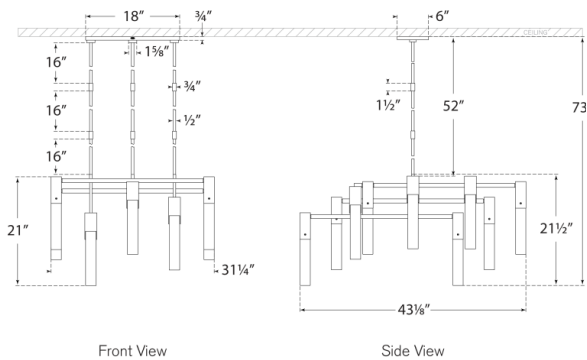

Covet Large Chandelier

KW5115AB-ALB

Materials Shown

Antique-Burnished Brass

Available in

**Antique-Burnished Brass
Bronze
Polished Nickel**

Dimensions

O/A Height: 73.5"

Min. Custom Height: 27"

Width: 44" x 31.25"

Canopy: 6" x 18" Rectangle

Socket

12 - E26 Keyless

Wattage

12 - 12 LED T10

Weight

Antique-Burnished Brass

Bronze

Polished Nickel

Dimensions

O/A Height: 73.5"

Min. Custom Height: 27"

Width: 44" x 31.25"

Canopy: 6" x 18" Rectangle