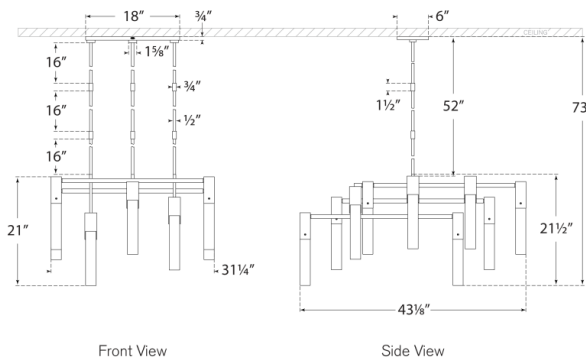

Materials Shown

Bronze

Available in

Antique-Burnished Brass

Bronze

Polished Nickel

Dimensions

O/A Height: 73.5"

Min. Custom Height: 27"

Width: 44" x 31.25"

Canopy: 6" x 18" Rectangle

Socket

12 - E26 Keyless

Wattage

12 - 12 LED T10

Weight

57lbs

Notes

Bulb Included | Custom Height Available