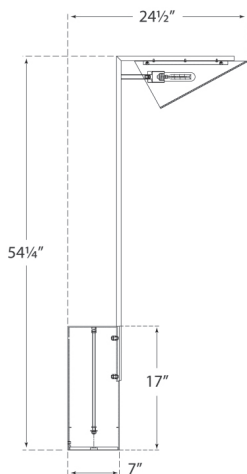

kelly wearstler

FORMA FLOOR LAMP

KW 1250AB-WG

MATERIALS SHOWN

Antique-Burnished Brass
with White Glass

AVAILABLE IN

Bronze with White Glass

DIMENSIONS

Width: 25.5"
Height: 54.25"
Base: 7" Square

SOCKET

E26 On-Off

WATTAGE

40 T

kelly wearstler

FORMA FLOOR LAMP

KW 1250BZ-WG

MATERIALS SHOWN

Bronze with White Glass

AVAILABLE IN

Antique-Burnished Brass
with White Glass

DIMENSIONS

Width: 25.5"
Height: 54.25"
Base: 7" Square

SOCKET

E26 On-Off

WATTAGE

40 T