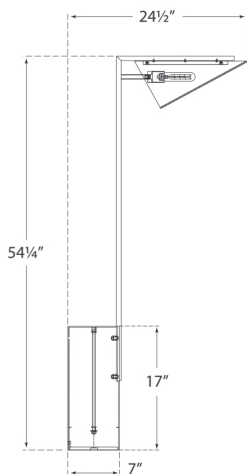

kelly wearstler

FORMA FLOOR LAMP

KW 1250AB-WG

MATERIALS SHOWN

Antique-Burnished Brass
with White Glass

AVAILABLE IN

Bronze with White Glass

DIMENSIONS

Width: 25.5"
Height: 54.25"
Base: 7" Square

SOCKET

E26 On-Off

WATTAGE

40 T

kelly wearstler

FORMA FLOOR LAMP

KW 1250BZ-WG

MATERIALS SHOWN

Bronze with White Glass

AVAILABLE IN

Antique-Burnished Brass
with White Glass

DIMENSIONS

Width: 25.5"
Height: 54.25"
Base: 7" Square

SOCKET

E26 On-Off