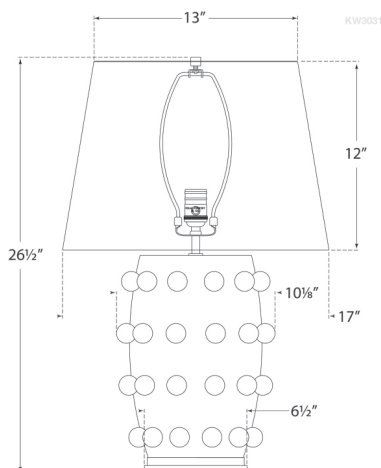

LINDEN MEDIUM LAMP

KW3031PW-L

MATERIALS SHOWN

Plaster White
with Linen Shade

AVAILABLE IN

Black Porcelain
With Linen Shade

DIMENSIONS

Height: 26.5"
Width: 17"
Base: 6.5" Round

SOCKET

E26 Dimmer

WATTAGE

75 A