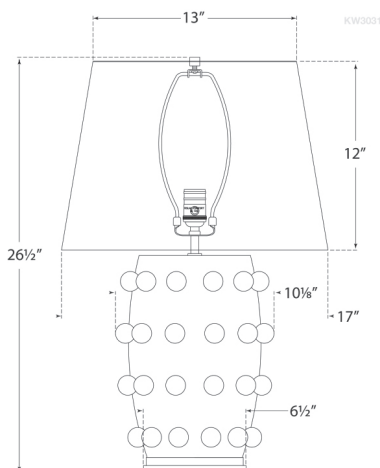

LINDEN MEDIUM LAMP

KW3031BLK-L

MATERIALS SHOWN

Black Porcelain
With Linen Shade

AVAILABLE IN

Plaster White
with Linen Shade

DIMENSIONS

Height: 26.5"
Width: 17"
Base: 6.5" Round

SOCKET

E26 Dimmer

WATTAGE

75 A