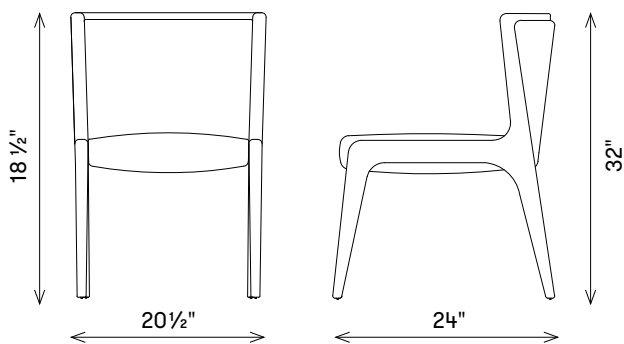

## CANON DINING CHAIR

EJV1525-28

### DIMENSIONS

Width: 20 1/2"  
Height: 32"  
Depth: 24"