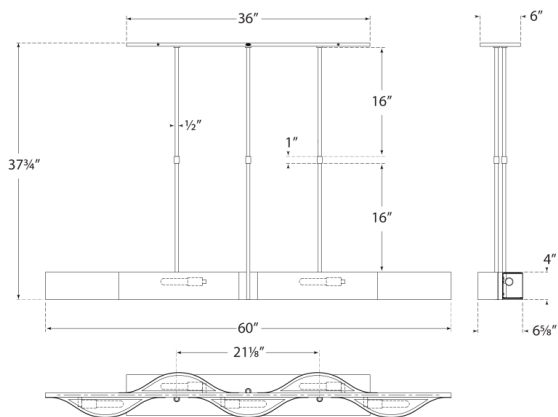

AVANT LARGE LINEAR PENDANT

KW 5523AB-FG

MATERIALS SHOWN

ANTIQUE-BURNISHED BRASS
WITH FROSTED GLASS

AVAILABLE IN

BURNISHED BRASS
POLISHED NICKEL
BRONZE

DIMENSIONS

O/A HEIGHT: 37.5"
FIXTURE HEIGHT: 4"
MIN. CUSTOM HEIGHT: 7"
WIDTH: 60"
CANOPY: 6" X 36" RECT

SOCKET

5 - E17 KEYLESS

WATTAGE

5 - 40 T