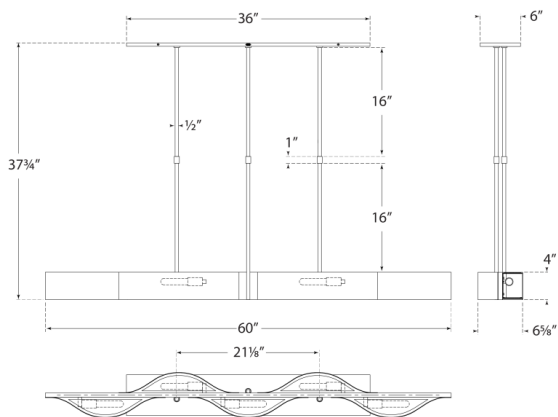

AVANT LARGE LINEAR PENDANT

KW 5523PN-FG

MATERIALS SHOWN

BRONZE WITH
FROSTED GLASS

AVAILABLE IN

ANTIQUE BURNISHED BRASS
POLISHED NICKEL
BRONZE

DIMENSIONS

O/A HEIGHT: 37.5"
FIXTURE HEIGHT: 4"
MIN. CUSTOM HEIGHT: 7"
WIDTH: 60"
CANOPY: 6" X 36" RECT

SOCKET

5 - E17 KEYLESS

WATTAGE

5 - 40 T