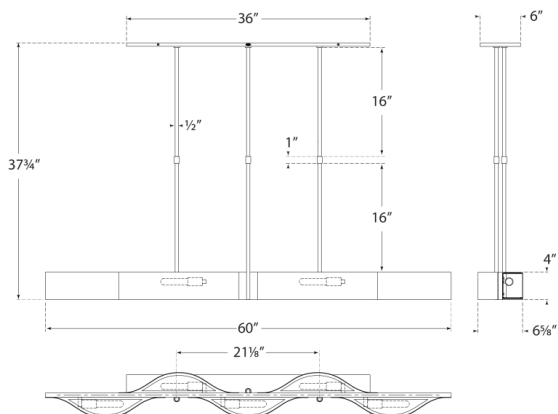

O/A HEIGHT: 37.5"
FIXTURE HEIGHT: 4"
MIN. CUSTOM HEIGHT: 7"
WIDTH: 60"
CANOPY: 6" X 36" RECT

SOCKET

5 - E17 KEYLESS

WATTAGE

5 - 40 T

kelly wearstler

AVANT LARGE LINEAR PENDANT

KW 5523PN-FG

MATERIALS SHOWN

POLISHED NICKEL
WITH FROSTED GLASS

AVAILABLE IN

ANTIQUE BURNISHED BRASS
POLISHED NICKEL
BRONZE

DIMENSIONS

O/A HEIGHT: 37.5"
FIXTURE HEIGHT: 4"
MIN. CUSTOM HEIGHT: 7"
WIDTH: 60"
CANOPY: 6" X 36" RECT

BRONZE WITH
FROSTED GLASS

AVAILABLE IN

ANTIQUE BURNISHED BRASS
POLISHED NICKEL
BRONZE

DIMENSIONS

O/A HEIGHT: 37.5"
FIXTURE HEIGHT: 4"
MIN. CUSTOM HEIGHT: 7"
WIDTH: 60"
CANOPY: 6" X 36" RECT

SOCKET

5 - E17 KEYLESS