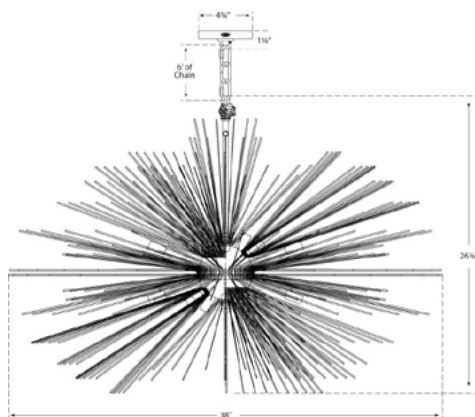

MATERIALS SHOWN

BURNISHED SILVER LEAF

AVAILABLE IN

GILD
POLISHED NICKEL
AGED IRON
BURNISHED SILVER LEAF

DIMENSIONS

WIDTH: 38"
FIXTURE HEIGHT: 25.5"
CANOPY: 4.75" ROUND

SOCKET

20 - CANDELABRA

WATTAGE

20 - 60 C