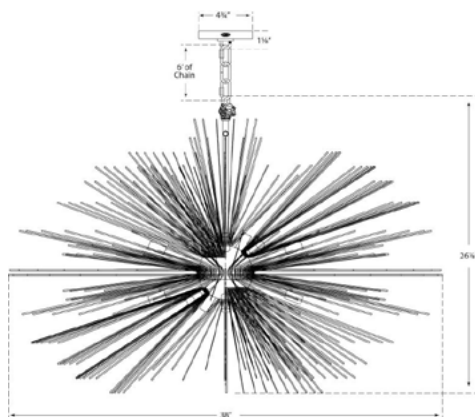

MATERIALS SHOWN

GILD

AVAILABLE IN

GILD
POLISHED NICKEL
AGED IRON
BURNISHED SILVER LEAF

DIMENSIONS

WIDTH: 38"
FIXTURE HEIGHT: 25.5"
CANOPY: 4.75" ROUND

SOCKET

20 - CANDELABRA

WATTAGE

20 - 60 C