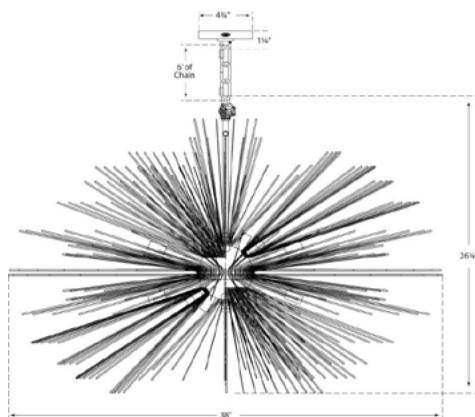

MATERIALS SHOWN

AGED IRON

AVAILABLE IN

GILD
POLISHED NICKEL
AGED IRON
BURNISHED SILVER LEAF

DIMENSIONS

WIDTH: 38"
FIXTURE HEIGHT: 25.5"
CANOPY: 4.75" ROUND

SOCKET

20 - CANDELABRA

WATTAGE

20 - 60 C