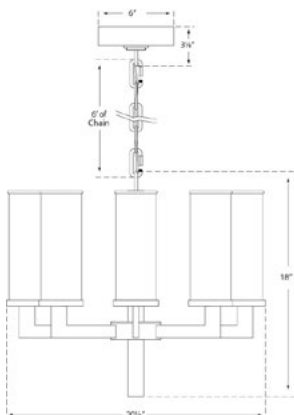

LIAISON SINGLE TIER CHANDELIER

KW 5200

MATERIALS SHOWN

ANTIQUE-BURNISHED BRASS
W/ CRACKLE GLASS

AVAILABLE IN

ANTIQUE-BURNISHED BRASS
POLISHED NICKEL
BRONZE

DIMENSIONS

WIDTH: 20.5"
HEIGHT: 16.5"
CANOPY: 6" ROUND

AVAILABLE IN

ANTIQUE-BURNISHED BRASS
POLISHED NICKEL
BRONZE

DIMENSIONS

WIDTH: 20.5"
HEIGHT: 16.5"
CANOPY: 6" ROUND

SOCKET

8 - CANDELABRA

WATTAGE

8 - 60 C

kelly wearstler

LIAISON SINGLE TIER CHANDELIER

KW 5200

MATERIALS SHOWN

BRONZE WITH
CRACKLE GLASS

AVAILABLE IN

ANTIQUE-BURNISHED BRASS
POLISHED NICKEL
BRONZE

DIMENSIONS

WIDTH: 20.5"
HEIGHT: 16.5"
CANOPY: 6" ROUND

SOCKET

8 - CANDELABRA

WATTAGE

8 - 60 C