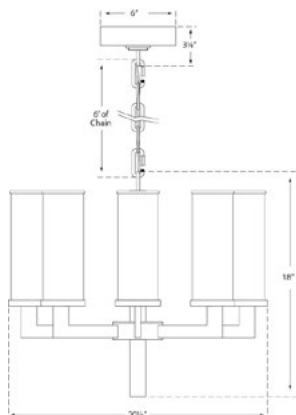

LIAISON SINGLE TIER CHANDELIER

KW 5200

MATERIALS SHOWN

ANTIQUE-BURNISHED BRASS
W/ CRACKLE GLASS

AVAILABLE IN

ANTIQUE-BURNISHED BRASS
POLISHED NICKEL
BRONZE

DIMENSIONS

WIDTH: 20.5"
HEIGHT: 16.5"
CANOPY: 6" ROUND

SOCKET

8 - CANDELABRA

WATTAGE

8 - 60 C

LIAISON SINGLE TIER CHANDELIER

KW 5200

MATERIALS SHOWN

POLISHED NICKEL
WITH CRACKLE GLASS

AVAILABLE IN

ANTIQUE-BURNISHED BRASS
POLISHED NICKEL
BRONZE

DIMENSIONS

WIDTH: 20.5"
HEIGHT: 16.5"
CANOPY: 6" ROUND

SOCKET

8 - CANDELABRA

WATTAGE

8 - 60 C

WIDTH: 20.5"
HEIGHT: 16.5"
CANOPY: 6" ROUND

SOCKET

8 - CANDELABRA

WATTAGE

8 - 60 C