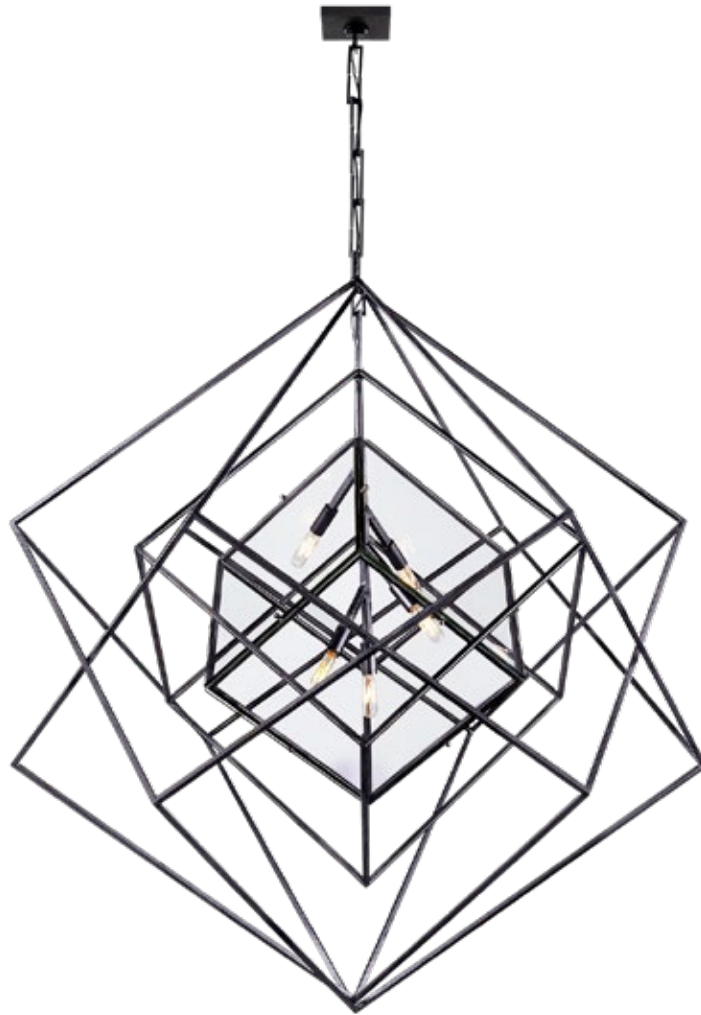

CUBIST LARGE CHANDELIER

KW 5022

MATERIALS SHOWN

GILD WITH CLEAR GLASS

AVAILABLE IN

GILD
AGED IRON

DIMENSIONS

WIDTH: 45.25"
FIXTURE HEIGHT: 51.25"
CHAIN LENGTH: 6'
CANOPY: 6" SQUARE

SOCKET

5 - E12 CANDELABRA

WATTAGE

5 - 60 B

CUBIST LARGE CHANDELIER

KW 5022

MATERIALS SHOWN

AGED IRON
GLASS

AVAILABLE IN

GILD
AGED IRON

DIMENSIONS

WIDTH: 45.25"
FIXTURE HEIGHT: 51.25"
CHAIN LENGTH: 6'
CANOPY: 6" SQUARE

SOCKET

5 - E12 CANDELABRA

WATTAGE

5 - 60 B