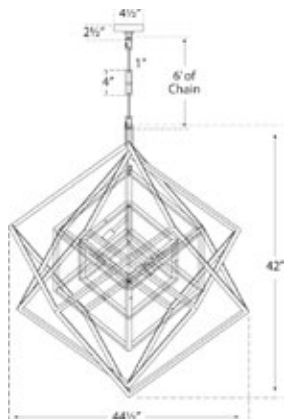

CUBIST LARGE CHANDELIER

KW 5022

MATERIALS SHOWN

GILD WITH CLEAR GLASS

AVAILABLE IN

GILD
AGED IRON

DIMENSIONS

WIDTH: 45.25"
FIXTURE HEIGHT: 51.25"
CHAIN LENGTH: 6'
CANOPY: 6" SQUARE

SOCKET

5 - E12 CANDELABRA

WATTAGE

5 - 60 B

CUBIST LARGE CHANDELIER

KW 5022

MATERIALS SHOWN

AGED IRON
GLASS

AVAILABLE IN

GILD
AGED IRON

DIMENSIONS

WIDTH: 45.25"
FIXTURE HEIGHT: 51.25"
CHAIN LENGTH: 6'
CANOPY: 6" SQUARE

SOCKET

5 - E12 CANDELABRA

WATTAGE

5 - 60 B