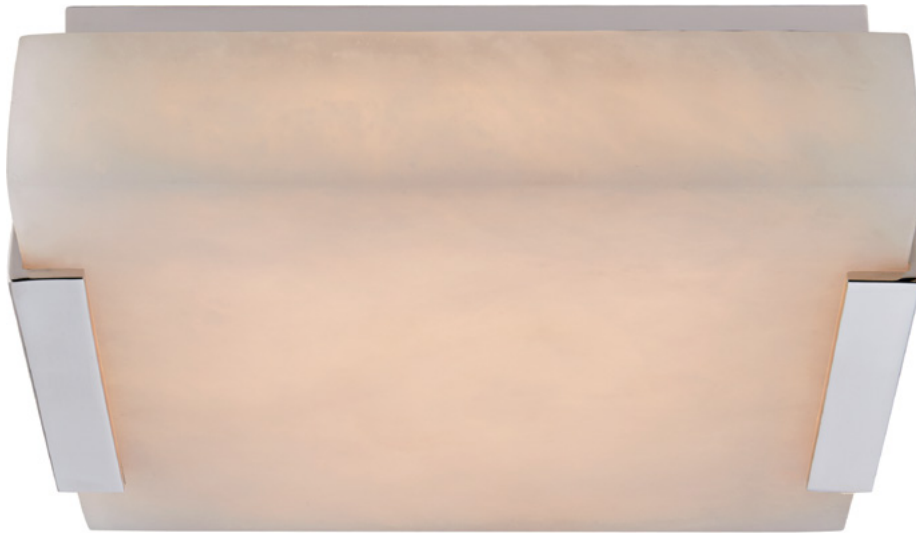

kelly wearstler

COVET SMALL FLUSH MOUNT

KW4114-ABALB

MATERIALS SHOWN

Antique Burnished Brass
with Alabaster

AVAILABLE IN

Antique Burnished Brass
Bronze
Polished Nickel

DIMENSIONS

Height: 2 $\frac{1}{4}$ "
Width: 8 $\frac{1}{4}$ "
Canopy: 7 $\frac{1}{4}$ " Square

SOCKET

Dedicated LED

WATTAGE

31w (2900lm)

kelly wearstler

COVET SMALL FLUSH MOUNT

KW4114-BZALB

Width: 8 $\frac{1}{4}$ "

Canopy: 7 $\frac{1}{4}$ " Square

SOCKET

Dedicated LED

WATTAGE

31w (2900lm)

kelly wearstler

COVET SMALL FLUSH MOUNT

KW4114-PNALB

MATERIALS SHOWN

Polished Nickel with Alabaster

AVAILABLE IN

Antique Burnished Brass
Bronze
Polished Nickel

DIMENSIONS

Height: 2 $\frac{1}{4}$ "
Width: 8 $\frac{1}{4}$ "
Canopy: 7 $\frac{1}{4}$ " Square