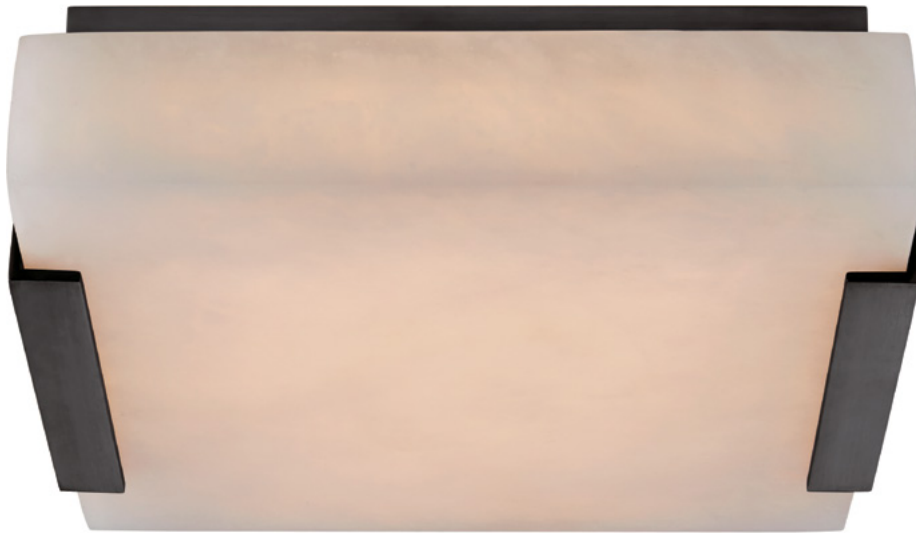

kelly wearstler

COVET SMALL FLUSH MOUNT

KW4114-ABALB

MATERIALS SHOWN

Antique Burnished Brass
with Alabaster

AVAILABLE IN

Antique Burnished Brass
Bronze
Polished Nickel

DIMENSIONS

Height: 2 $\frac{1}{4}$ "
Width: 8 $\frac{1}{4}$ "
Canopy: 7 $\frac{1}{4}$ " Square

SOCKET

Dedicated LED

WATTAGE

31w (2900lm)

kelly wearstler

COVET SMALL FLUSH MOUNT

KW4114-BZALB

MATERIALS SHOWN

Bronze with Alabaster

AVAILABLE IN

Antique Burnished Brass

Bronze

Polished Nickel

DIMENSIONS

Height: 2 $\frac{1}{4}$ "

Width: 8 $\frac{1}{4}$ "

Canopy: 7 $\frac{1}{4}$ " Square

SOCKET

Dedicated LED

WATTAGE

31w (2900lm)

kelly wearstler

COVET SMALL FLUSH MOUNT