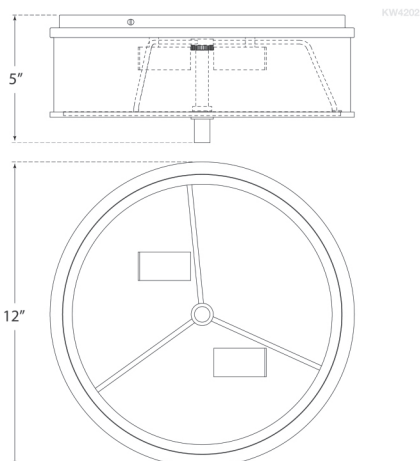

LIAISON MEDIUM FLUSH MOUNT

KW 4202AB-CRG

MATERIALS SHOWN

Antique-Burnished Brass
with Crackle Glass

AVAILABLE IN

Antique-Burnished Brass
Bronze
Polished Nickel

DIMENSIONS

Height: 5"
Width: 12"

SOCKET

2 - E12 Candelabra

WATTAGE

2 - 60 C

LIAISON MEDIUM FLUSH MOUNT

KW 4202BZ-CRG

MATERIALS SHOWN

Bronze with Crackle Glass

AVAILABLE IN

Antique-Burnished Brass
Bronze
Polished Nickel

DIMENSIONS

Height: 5"
Width: 12"

SOCKET

2 - E12 Candelabra

WATTAGE

2 - 60 C