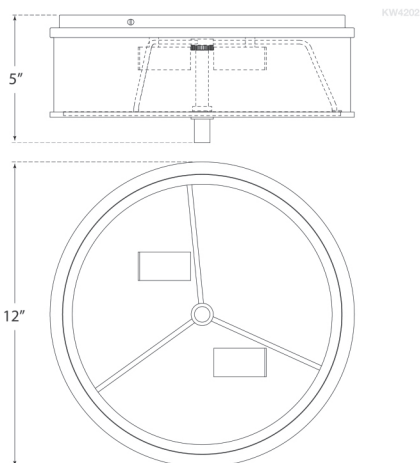

LIAISON MEDIUM FLUSH MOUNT

KW 4202AB-CRG

MATERIALS SHOWN

Antique-Burnished Brass
with Crackle Glass

AVAILABLE IN

Antique-Burnished Brass
Bronze
Polished Nickel

DIMENSIONS

Height: 5"
Width: 12"

SOCKET

2 - E12 Candelabra

WATTAGE

2 - 60 C

LIAISON MEDIUM FLUSH MOUNT

KW 4202BZ-CRG

MATERIALS SHOWN

Bronze with Crackle Glass

AVAILABLE IN

Antique-Burnished Brass
Bronze
Polished Nickel

DIMENSIONS

Height: 5"
Width: 12"

SOCKET

2 - E12 Candelabra

WATTAGE

2 - 60 C