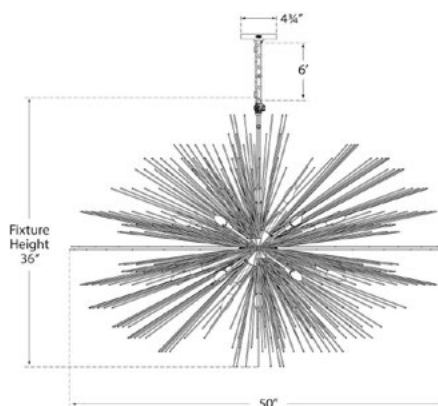

MATERIALS SHOWN

BURNISHED SILVER LEAF

AVAILABLE IN

AGED IRON
GILD
POLISHED NICKEL
BURNISHED SILVER LEAF

DIMENSIONS

HEIGHT: 36"
WIDTH: 50"
CANOPY: 4.75" ROUND

SOCKET

20 - CANDELABRA

WATTAGE

20 - 60 C