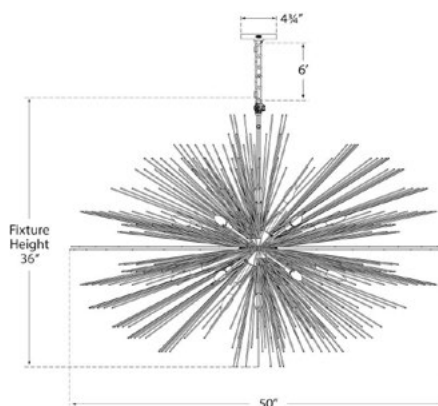

MATERIALS SHOWN

GILD

AVAILABLE IN

AGED IRON

GILD

POLISHED NICKEL

BURNISHED SILVER LEAF

DIMENSIONS

HEIGHT: 36"

WIDTH: 50"

CANOPY: 4.75" ROUND

SOCKET

20 - CANDELABRA

WATTAGE

20 - 60 C