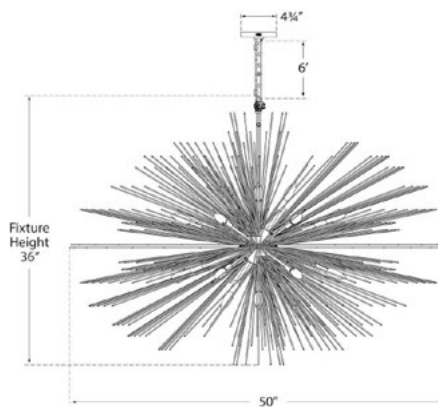

AVAILABLE IN

AGED IRON

GILD

POLISHED NICKEL

BURNISHED SILVER LEAF

DIMENSIONS

HEIGHT: 36"

WIDTH: 50"

CANOPY: 4.75" ROUND

SOCKET

20 - CANDELABRA

WATTAGE

20 - 60 C

STRADA LARGE OVAL PENDANT

KW 5075PN

MATERIALS SHOWN

POLISHED NICKEL

AVAILABLE IN

- AGED IRON
- GILD
- POLISHED NICKEL
- BURNISHED SILVER LEAF

DIMENSIONS

HEIGHT: 36"
 WIDTH: 50"
 CANOPY: 4.75" ROUND

SOCKET

20 - CANDELABRA

WATTAGE

HEIGHT: 36"
 WIDTH: 50"
 CANOPY: 4.75" ROUND

SOCKET

20 - CANDELABRA

WATTAGE

20 - 60 C