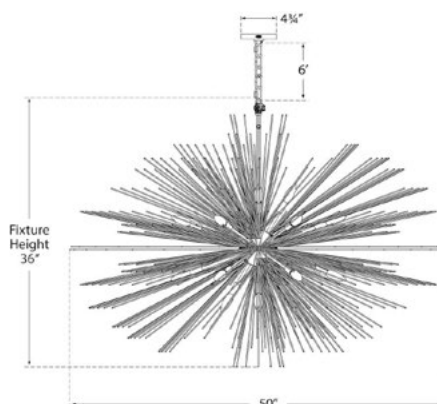

STRADA LARGE OVAL PENDANT

KW 5075AI

MATERIALS SHOWN

AGED IRON

AVAILABLE IN

AGED IRON
 GILD
 POLISHED NICKEL
 BURNISHED SILVER LEAF

DIMENSIONS

HEIGHT: 36"
 WIDTH: 50"
 CANOPY: 4.75" ROUND

AVAILABLE IN

AGED IRON

GILD

POLISHED NICKEL

BURNISHED SILVER LEAF

DIMENSIONS

HEIGHT: 36"

WIDTH: 50"

POLISHED NICKEL

AVAILABLE IN

- AGED IRON
- GILD
- POLISHED NICKEL
- BURNISHED SILVER LEAF

DIMENSIONS

HEIGHT: 36"
 WIDTH: 50"
 CANOPY: 4.75" ROUND

SOCKET

20 - CANDELABRA

WATTAGE

HEIGHT: 36"
 WIDTH: 50"
 CANOPY: 4.75" ROUND

SOCKET

20 - CANDELABRA

WATTAGE

20 - 60 C