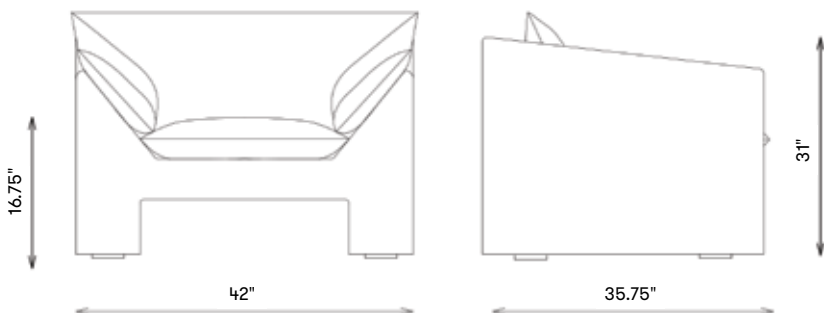

kelly wearstler

SUNSET CHAIR

EJV1556-42

MATERIALS SHOWN

Vintage Carmel - W10882-12

DIMENSIONS

Width: 42"
Depth: 35.75"
Height: 31"
Seat Height: 16.75"
Weight: 75lbs /34kgs