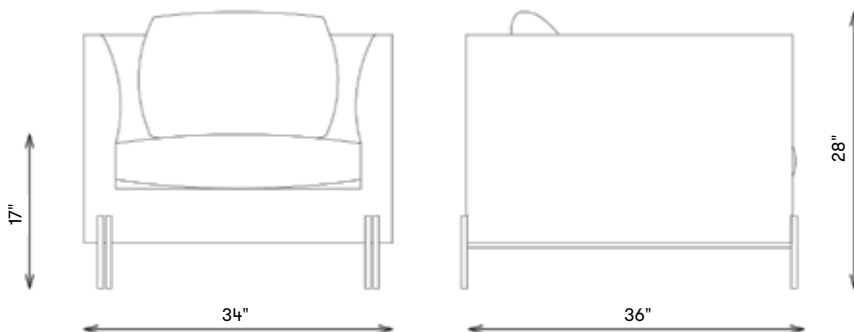

MELANGE CLUB CHAIR

EJV1530-34

MATERIALS SHOWN

Burnished Cast Brass
In Oblique Gold · W10695-22

AVAILABLE IN

See Fabric PDF

DIMENSIONS

Width: 34"
Depth: 36"
Height: 28"
Seat Height: 17"