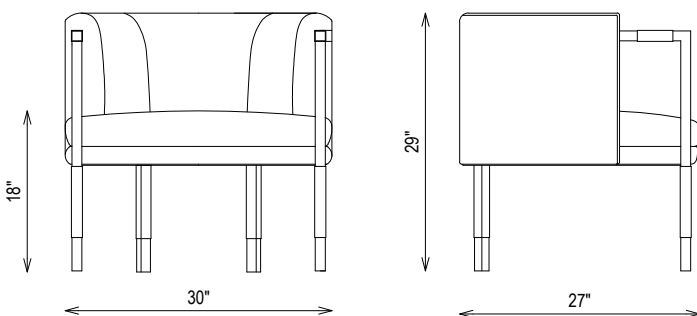

LARCHMONT CHAIR

EJV1542-30

MATERIALS SHOWN

Burnished Brass
Stainless Steel w/ Pewter Patina
In Shearling Mink & Brighton Carbon

AVAILABLE IN

See Fabric PDF

DIMENSIONS

Width: 30"
Depth: 27"
Height: 29"
Seat Height: 18"

FINISHES