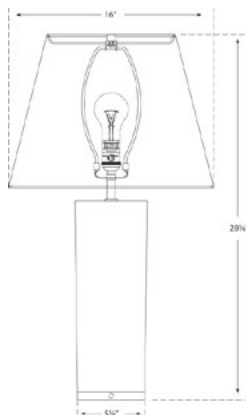

MARMONT TABLE LAMP

KW 3042

MATERIALS SHOWN

CHALK BURNT GOLD & DOVE
GREY W/ LINEN SHADE

AVAILABLE IN

CHALK BURNT GOLD & DOVE
GREY
BURNT GOLD & WHITE PO-
ROUS

DIMENSIONS

WIDTH: 16"
HEIGHT: 27"
BASE: 5.25" ROUND
SHADE: 10" X 16" X 12"

BURNT GOLD & WHITE
POROUS W/ LINEN SHADE

AVAILABLE IN

CHALK BURNT GOLD
& DOVE GREY
BURNT GOLD
& WHITE POROUS

DIMENSIONS

WIDTH: 16"
HEIGHT: 27"
BASE: 5.25" ROUND
SHADE: 10" X 16" X 12"

SOCKET

DIMMER

WATTAGE