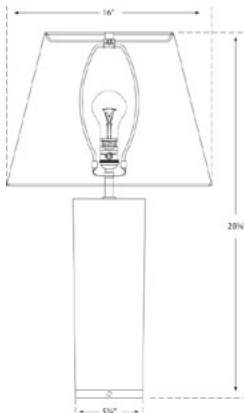

MARMONT TABLE LAMP

KW 3042

MATERIALS SHOWN

CHALK BURNT GOLD & DOVE
GREY W/ LINEN SHADE

AVAILABLE IN

CHALK BURNT GOLD & DOVE
GREY
BURNT GOLD & WHITE PO-
ROUS

DIMENSIONS

WIDTH: 16"
HEIGHT: 27"
BASE: 5.25" ROUND
SHADE: 10" X 16" X 12"

SOCKET

DIMMER

WATTAGE

75 A

kelly wearstler

MARMONT TABLE LAMP

KW 3042

MATERIALS SHOWN

BURNT GOLD & WHITE
POROUS W/ LINEN SHADE

AVAILABLE IN

CHALK BURNT GOLD
& DOVE GREY
BURNT GOLD
& WHITE POROUS

DIMENSIONS

WIDTH: 16"
HEIGHT: 27"
BASE: 5.25" ROUND
SHADE: 10" X 16" X 12"

SOCKET

DIMMER

WATTAGE