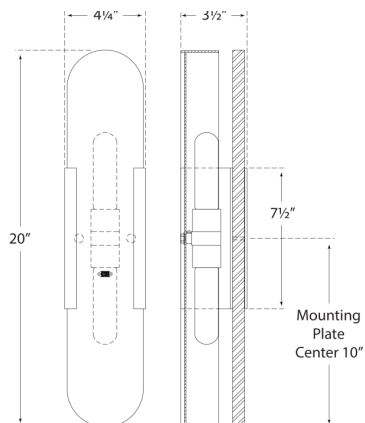

MELANGE ELONGATED SCONCE

KW2013

MATERIALS SHOWN

Antique-Burnished Brass
with Alabaster

AVAILABLE IN

Antique-Burnished Brass
Bronze
Polished Nickel

DIMENSIONS

Width: 4.25"
Height: 20"
Extension: 3.5"
Backplate: 4.25" X 20" Rect

SOCKET

2 - Keyless

WATTAGE

2 - 12 LED B