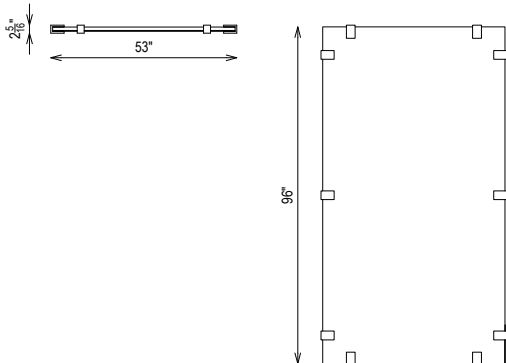

kelly wearstler

PICKFAIR FLOOR MIRROR 97"

EJV1503-04

MATERIALS SHOWN

Mirror Glass
Ebonyed Walnut with Burnished Brass

DIMENSIONS

Width: 52"
Height: 97"
Depth: 2.25"

FINISHES