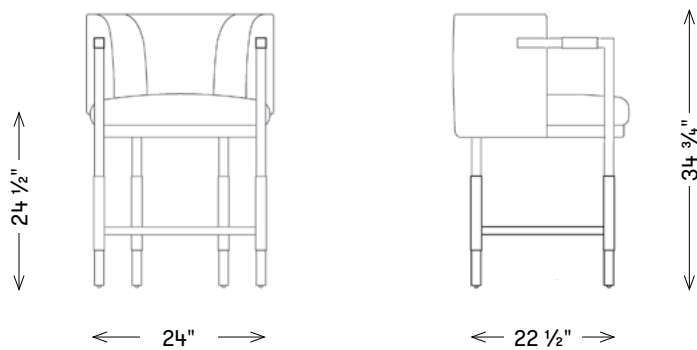

MATERIALS SHOWN

Medium Pewter & Dark Burnished Brass with Catalina Sahara & Whistler Chamois

AVAILABLE IN

See Materials PDF

DIMENSIONS

Width: 24"
Height: 34 3/4"
Seat Height: 24 1/2"
Depth: 22 1/2"

FINISHES