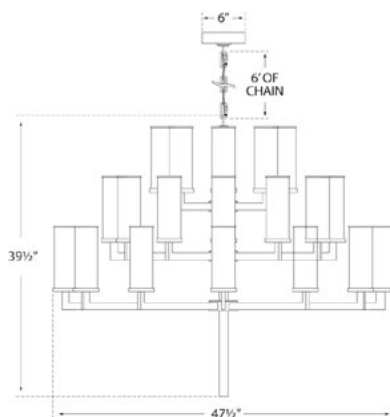

LIAISON TRIPLE TIER CHANDELIER

KW 5202

MATERIALS SHOWN

ANTIQUE-BURNISHED BRASS
W/ CRACKLE GLASS

AVAILABLE IN

ANTIQUE-BURNISHED BRASS
POLISHED NICKEL
BRONZE

DIMENSIONS

WIDTH: 47.5"
FIXTURE HEIGHT: 39.5"
CANOPY: 6" ROUND

SOCKET

32 - CANDELABRA

WATTAGE

32 - 60 C

LIAISON TRIPLE TIER CHANDELIER

KW 5202

MATERIALS SHOWN

POLISHED NICKEL
WITH CRACKLE GLASS

AVAILABLE IN

ANTIQUE-BURNISHED BRASS
POLISHED NICKEL
BRONZE

DIMENSIONS

WIDTH: 47.5"
FIXTURE HEIGHT: 39.5"
CANOPY: 6" ROUND

SOCKET

32 - CANDELABRA

WATTAGE

32 - 60 C

LIAISON TRIPLE TIER CHANDELIER

KW 5202

MATERIALS SHOWN

BRONZE WITH
CRACKLE GLASS

AVAILABLE IN

ANTIQUE-BURNISHED BRASS
POLISHED NICKEL
BRONZE

DIMENSIONS

WIDTH: 47.5"
FIXTURE HEIGHT: 39.5"
CANOPY: 6" ROUND