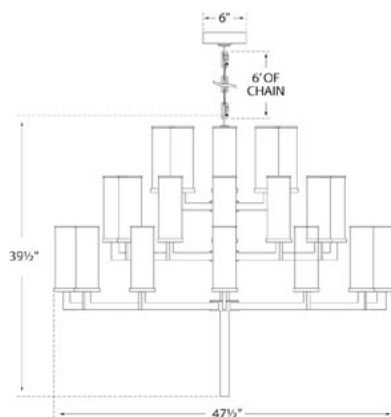

LIAISON TRIPLE TIER CHANDELIER

KW 5202

MATERIALS SHOWN

ANTIQUE-BURNISHED BRASS
W/ CRACKLE GLASS

AVAILABLE IN

ANTIQUE-BURNISHED BRASS
POLISHED NICKEL
BRONZE

DIMENSIONS

WIDTH: 47.5"
FIXTURE HEIGHT: 39.5"
CANOPY: 6" ROUND

SOCKET

32 - CANDELABRA

WATTAGE

32 - 60 C

LIAISON TRIPLE TIER CHANDELIER

KW 5202

MATERIALS SHOWN

POLISHED NICKEL
WITH CRACKLE GLASS

AVAILABLE IN

ANTIQUE-BURNISHED BRASS
POLISHED NICKEL
BRONZE

DIMENSIONS

WIDTH: 47.5"
FIXTURE HEIGHT: 39.5"
CANOPY: 6" ROUND

SOCKET

32 - CANDELABRA

WATTAGE

32 - 60 C

LIAISON TRIPLE TIER CHANDELIER

KW 5202

MATERIALS SHOWN

BRONZE WITH
CRACKLE GLASS

AVAILABLE IN

ANTIQUE-BURNISHED BRASS
POLISHED NICKEL
BRONZE

DIMENSIONS

WIDTH: 47.5"
FIXTURE HEIGHT: 39.5"
CANOPY: 6" ROUND