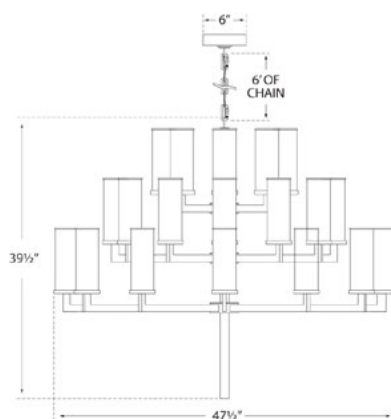

LIAISON TRIPLE TIER CHANDELIER

KW 5202

MATERIALS SHOWN

ANTIQUE-BURNISHED BRASS
W/ CRACKLE GLASS

AVAILABLE IN

ANTIQUE-BURNISHED BRASS
POLISHED NICKEL
BRONZE

DIMENSIONS

WIDTH: 47.5"
FIXTURE HEIGHT: 39.5"
CANOPY: 6" ROUND

SOCKET

32 - CANDELABRA

WATTAGE

32 - 60 C

LIAISON TRIPLE TIER CHANDELIER

KW 5202

MATERIALS SHOWN

POLISHED NICKEL
WITH CRACKLE GLASS

AVAILABLE IN

ANTIQUE-BURNISHED BRASS
POLISHED NICKEL
BRONZE

DIMENSIONS

WIDTH: 47.5"
FIXTURE HEIGHT: 39.5"
CANOPY: 6" ROUND

SOCKET

32 - CANDELABRA

WATTAGE

32 - 60 C

LIAISON TRIPLE TIER CHANDELIER

KW 5202

MATERIALS SHOWN

BRONZE WITH
CRACKLE GLASS

AVAILABLE IN

ANTIQUE-BURNISHED BRASS
POLISHED NICKEL
BRONZE

DIMENSIONS

WIDTH: 47.5"
FIXTURE HEIGHT: 39.5"
CANOPY: 6" ROUND