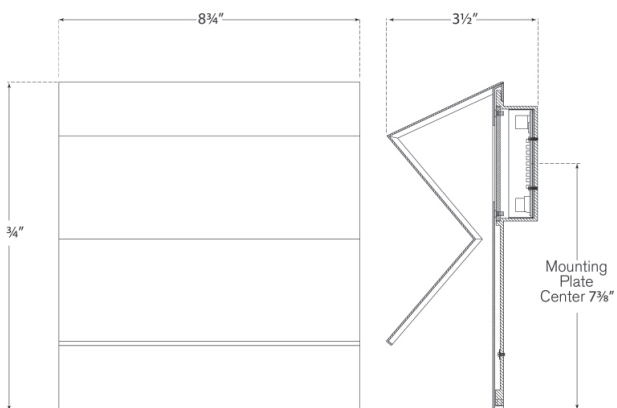

ESKER DOUBLE FOLD SCONCE

KW 2708PN

MATERIALS SHOWN

Polished Nickel

AVAILABLE IN

Antique-Burnished Brass

Bronze

Polished Nickel

DIMENSIONS

Height: 9.75"

Width: 8.75"

Extension: 3.5"

Backplate: 8.75" x 9.75" Rect

SOCKET

Dedicated LED

WATTAGE

12w (1000lm)