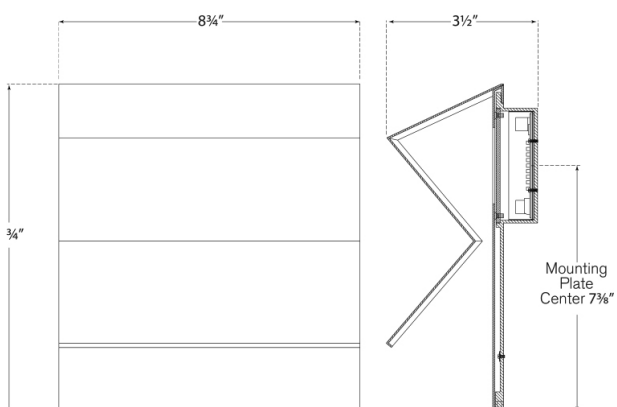

ESKER DOUBLE FOLD SCONCE

KW 2708BZ

MATERIALS SHOWN

Bronze

AVAILABLE IN

Antique-Burnished Brass

Bronze

Polished Nickel

DIMENSIONS

Height: 9.75"

Width: 8.75"

Extension: 3.5"

Backplate: 8.75" x 9.75" Rect

SOCKET

Dedicated LED

WATTAGE

12w (1000lm)