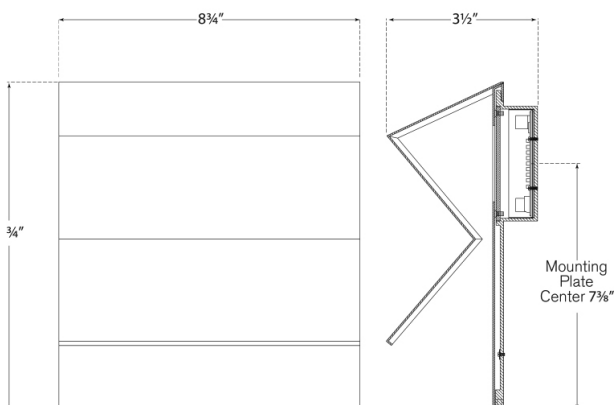

ESKER DOUBLE FOLD SCONCE

KW 2708AB

MATERIALS SHOWN

Antique-Burnished Brass

AVAILABLE IN

Antique-Burnished Brass

Bronze

Polished Nickel

DIMENSIONS

Height: 9.75"

Width: 8.75"

Extension: 3.5"

Backplate: 8.75" x 9.75" Rect

SOCKET

Dedicated LED

WATTAGE

12w (1000lm)