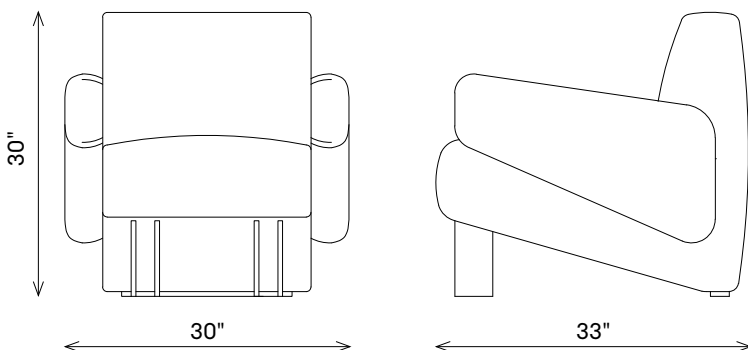

ZEPHYR CHAIR

EJV1555-30

MATERIALS SHOWN

Burnished Brass
in Halny Lichen • W10928-19

AVAILABLE IN

See Fabric PDF

DIMENSIONS

Width: 30"
Height: 30"
Depth: 33"
Seat Depth: 26"

FINISHES