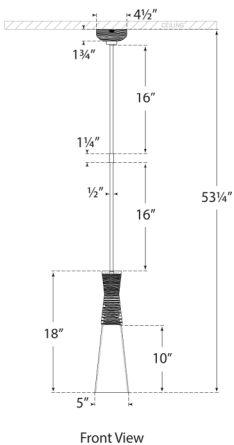

Utopia Medium Pendant

KW5533AI-WG

Materials Shown

Aged Iron with White Glass

Available in

**Gild
Aged Iron
Polished Nickel**

Dimensions

O/A Height: 53.25"

Min. Custom Height: 21.25"

Width: 5"

Canopy: 4.5" Round

Socket

E26 Keyless

Wattage

40 T10

Weight

6lbs

Note

Custom Height Available