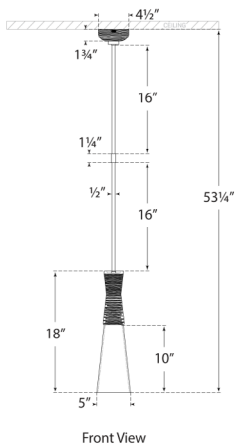

Utopia Medium Pendant

KW5533G-WG

Materials Shown

Gild with White Glass

Available in

**Gild
Aged Iron
Polished Nickel**

Dimensions

O/A Height: 53.25"

Min. Custom Height: 21.25"

Width: 5"

Canopy: 4.5" Round

Socket

E26 Keyless

Wattage

40 T10

Weight

6lbs

Note

Custom Height Available