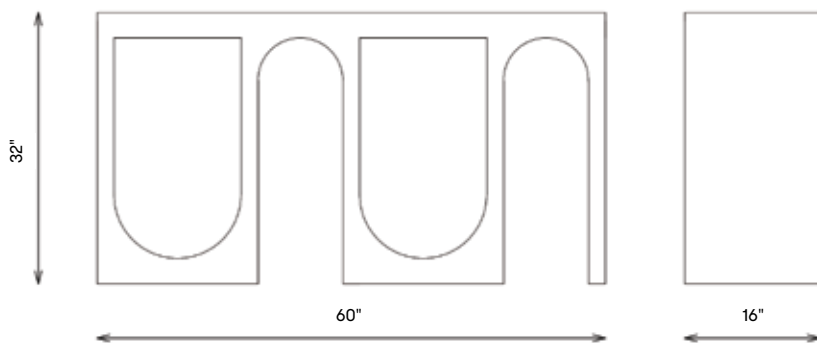

ROXBURY CONSOLE

EJV1502-44

MATERIALS SHOWN

EJV1502-44 Dark Grey Plaster

AVAILABLE IN

EJV1542-44 Snow White Plaster

EJV1512-44 Ivory Plaster

EJV1532-44 Lava Plaster

DIMENSIONS

Width: 60"

Depth: 16"

Height: 32"

FINISHES