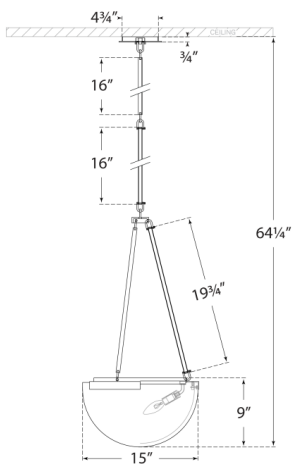

Melange Small Pendant

KW5618AB-ALB

Materials Shown

**Antique-Burnished Brass with
Alabaster**

Available in

**Antique-Burnished Brass
Bronze
Polished Nickel**

Dimensions

**O/A Height: 63.75"
Min. Custom Height: 33"
Width: 15"
Canopy: 4.75" Round**

Socket

3 - E12 Candelabra

Wattage

3 - 4.5 LED B11

Weight

25lbs

Notes

Custom Height Available