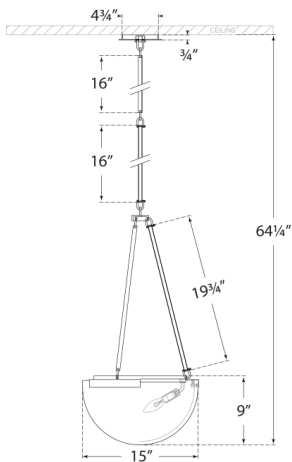

Melange Small Pendant

KW5618BZ-ALB

Materials Shown

Bronze with Alabaster

Available in

Antique-Burnished Brass

Bronze

Polished Nickel

Dimensions

O/A Height: 63.75"

Min. Custom Height: 33"

Width: 15"

Canopy: 4.75" Round

Socket

3 - E12 Candelabra

Wattage

3 - 4.5 LED B11

Weight

25lbs

Notes

Custom Height Available