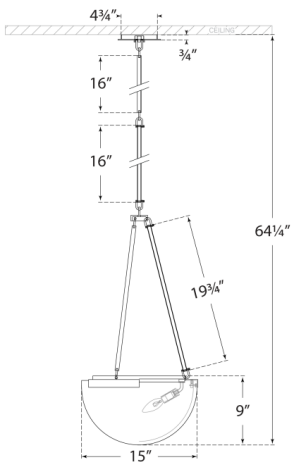

Melange Small Pendant

KW5618PN-ALB

Materials Shown

Polished Nickel with Alabaster

Available in

Antique-Burnished Brass

Bronze

Polished Nickel

Dimensions

O/A Height: 63.75"

Min. Custom Height: 33"

Width: 15"

Canopy: 4.75" Round

Socket

3 - E12 Candelabra

Wattage

3 - 4.5 LED B11

Weight

25lbs

Notes

Custom Height Available