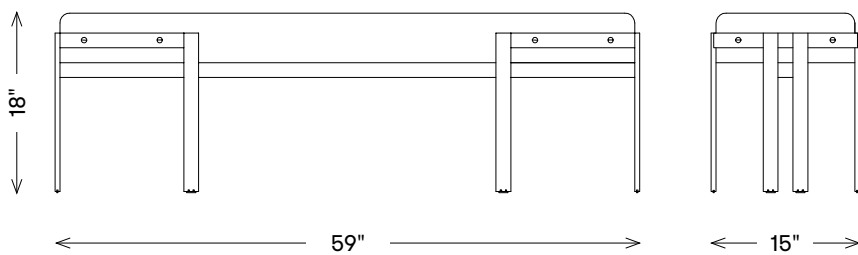

kelly wearstler

ELLIOT BENCH

FBE14004

MATERIALS SHOWN

Burnished Brass
In Sonoma Oatmeal • W10691-01

AVAILABLE IN

Burnished Brass
Oil-rubbed Brass
See Materials PDF

DIMENSIONS

Width: 59"
Depth: 15"
Height: 18"

FINISHES