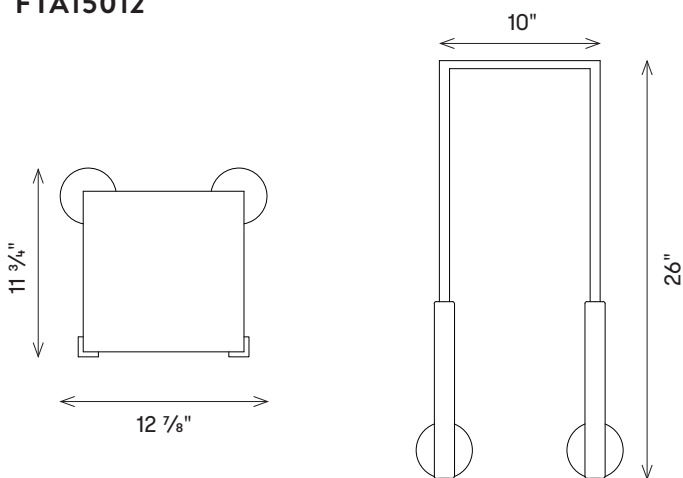

kelly wearstler

NIMES PETITE DRINKS TABLE

FTA15012

MATERIALS SHOWN

Burnished Brass

DIMENSIONS

Width: 12 7/8"

Height: 26"

Depth: 11 3/4"