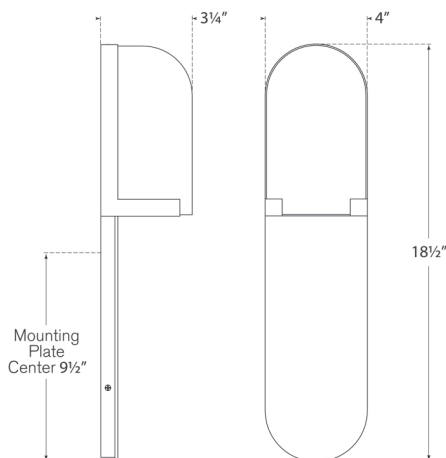

MELANGE MEDIUM ELONGATED PILL SCONCE

KW 2014PN-ALB

MATERIALS SHOWN

Polished Nickel with Alabaster

AVAILABLE IN

Antique Burnished Brass

Bronze

Polished Nickel

DIMENSIONS

Height: 18.5"

Width: 4"

Extension: 3.25"

Backplate: 4" x 18.25" Oval

SOCKET

E12 Candelabra

WATTAGE

6w LED B