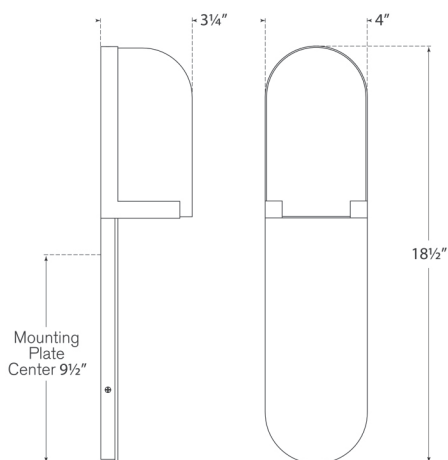

MELANGE MEDIUM ELONGATED PILL SCONCE

KW 2014AB-ALB

MATERIALS SHOWN

Polished Nickel with Alabaster

AVAILABLE IN

Antique Burnished Brass

Bronze

Polished Nickel

DIMENSIONS

Height: 18.5"

Width: 4"

Extension: 3.25"

Backplate: 4" x 18.25" Oval

SOCKET

E12 Candelabra

WATTAGE

6w LED B