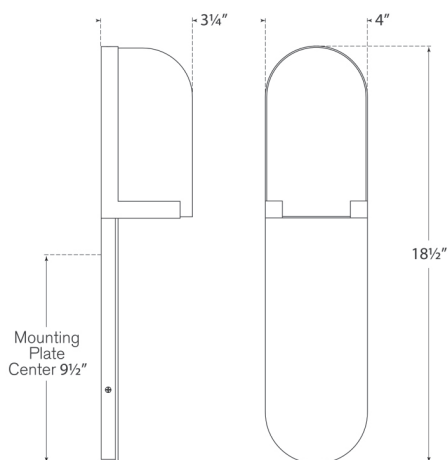

MELANGE MEDIUM ELONGATED PILL SCONCE

KW 2014BZ-ALB

MATERIALS SHOWN

Bronze with Alabaster

AVAILABLE IN

Antique Burnished Brass

Bronze

Polished Nickel

DIMENSIONS

Height: 18.5"

Width: 4"

Extension: 3.25"

Backplate: 4" x 18.25" Oval

SOCKET

E12 Candelabra

WATTAGE

6w LED B