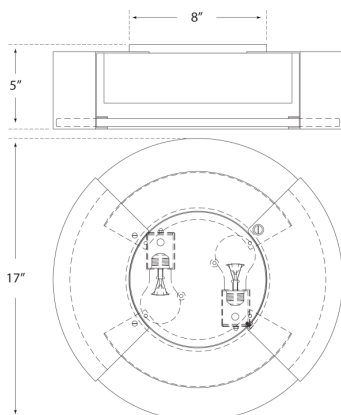

MELANGE LARGE FLUSH MOUNT LAMP

KW 4013

MATERIALS SHOWN

Bronze with Alabaster

AVAILABLE IN

Antique-Burnished Brass

Bronze

Polished Nickel

DIMENSIONS

Width: 17"

Height: 5"

Backplate: 8" Round

SOCKET

2 - Keyless

WATTAGE

2 - 14.5 LED A