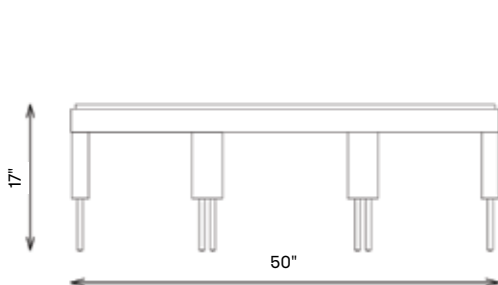

MELANGE COFFEE TABLE

EJV1503-40NM-DGP

MATERIALS SHOWN

Negro Marquina marble top with Dark Grey Plaster and Burnished Cast Brass legs

AVAILABLE FINISHES

- EJV1503-40NM-DGP Negro Marquina
- EJV1503-40WV-IP White Carrara
- EJV1503-40B Base

Finish options:
Ivory Plaster, Dark Grey Plaster

DIMENSION

Width: 50"
Depth: 32"
Height: 17"