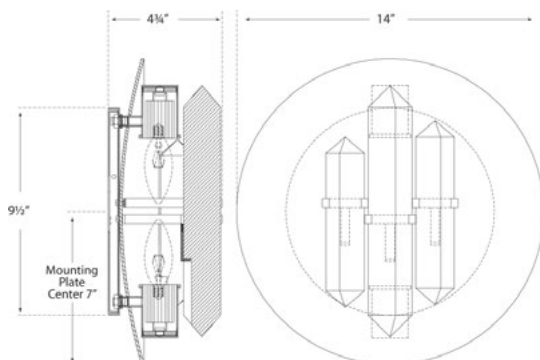

# HALCYON ROUND SCONCE

KW2090

**MATERIALS SHOWN**

ANTIQUE-BURNISHED BRASS  
AND QUARTZ

**AVAILABLE IN**

ANTIQUE-BURNISHED BRASS  
AND QUARTZ

**DIMENSIONS**

WIDTH: 14"  
HEIGHT: 14"  
EXTENSION: 4.75"  
BACKPLATE: 9.5" ROUND

**SOCKET**

2 - CANDELABRA

**WATTAGE**

2 - 60 B