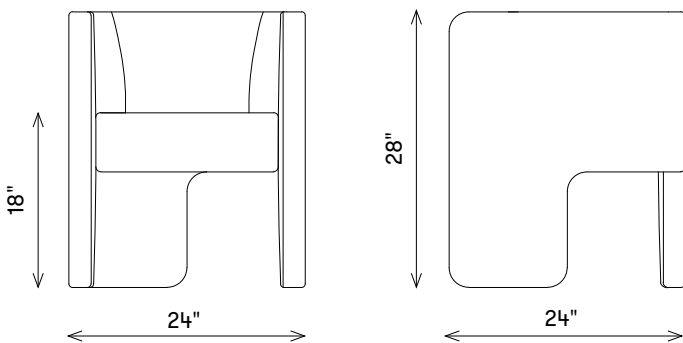

kelly wearstler

FAIRFAX CHAIR

EJV1553-24 LAF/RAF

MATERIALS SHOWN

In Foliage Willow • W50475-14

AVAILABLE IN

See Fabric PDF

DIMENSIONS

Width: 24"
Depth: 24½"
Height: 28"
Seat Height: 18"
Arm Height: 28"
Seat Depth: 20"
Weight: 30 lbs / 13.6 kg