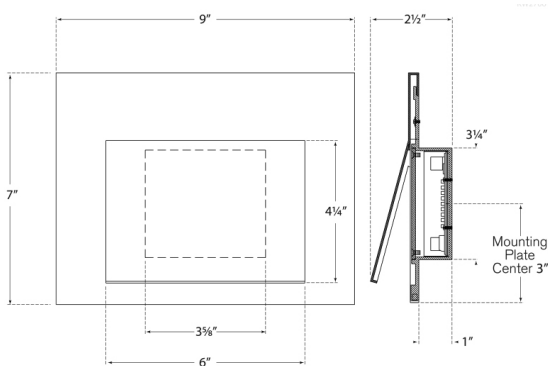

ESKER ENVELOPE SCONCE

KW 2706AB

MATERIALS SHOWN

Antique-Burnished Brass

AVAILABLE IN

Antique Burnished Brass

Bronze

Polished Nickel

DIMENSIONS

Height: 7"

Width: 9"

Extension: 1.5"

Backplate: 7" x 9" Rect

SOCKET

Dedicated LED

WATTAGE

12w (1000lm)