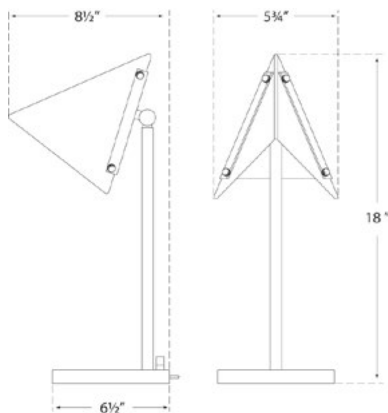

MATERIALS SHOWN

ANTIQUE-BURNISHED BRASS
WITH WHITE GLASS

AVAILABLE IN

ANTIQUE-BURNISHED BRASS
BRONZE

DIMENSIONS

WIDTH: 5.75"–8.5"
HEIGHT: 18"
BASE: 6.5" ROUND

SOCKET

CANDELABRA

WATTAGE

60 C