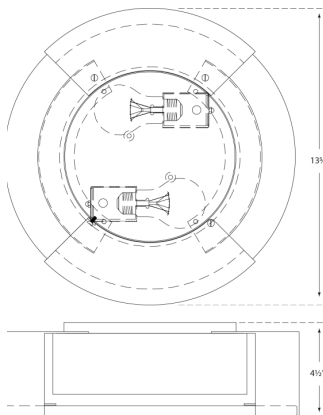

MELANGE SMALL FLUSH MOUNT LAMP

KW 4012

MATERIALS SHOWN

Bronze with Alabaster

AVAILABLE IN

Antique-Burnished Brass

Bronze

Polished Nickel

DIMENSIONS

Width: 14"

Height: 4.5"

Backplate: 8" Round

SOCKET

2 - Keyless

WATTAGE

2 - 14.5 LED A