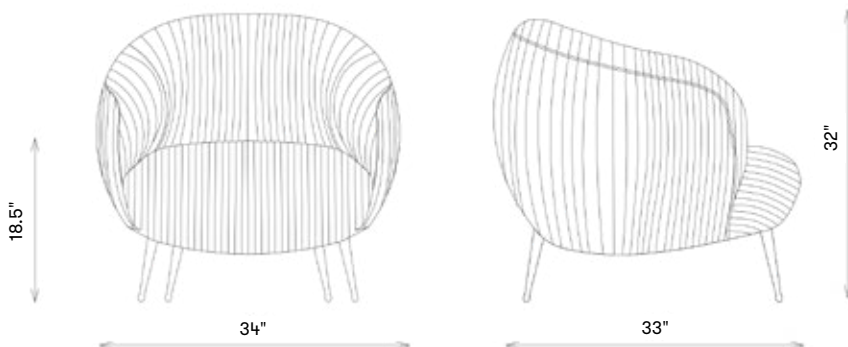

kelly wearstler

SOUFFLE CHAIR

EJV1544-34R

MATERIALS SHOWN

Burnished Brass
In Beige • W9334-11

AVAILABLE IN

See Materials PDF for leather colors

DIMENSIONS

Width: 34"
Depth: 33"
Height: 32"
Seat Height: 18.5"