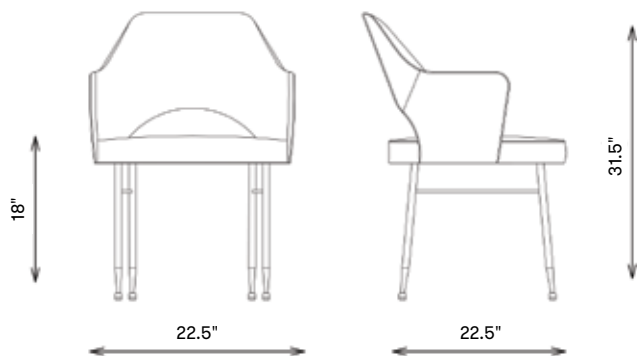

kelly wearstler

RIGBY CHAIR

FCD14003

MATERIALS SHOWN

Blackened Steel with Burnished Brass
In Bubbly Black • W9337-09

AVAILABLE IN

See Studio PDF

DIMENSION

Width: 22.5"
Depth: 19.5"
Height: 34"
Seat Height: 17.5"