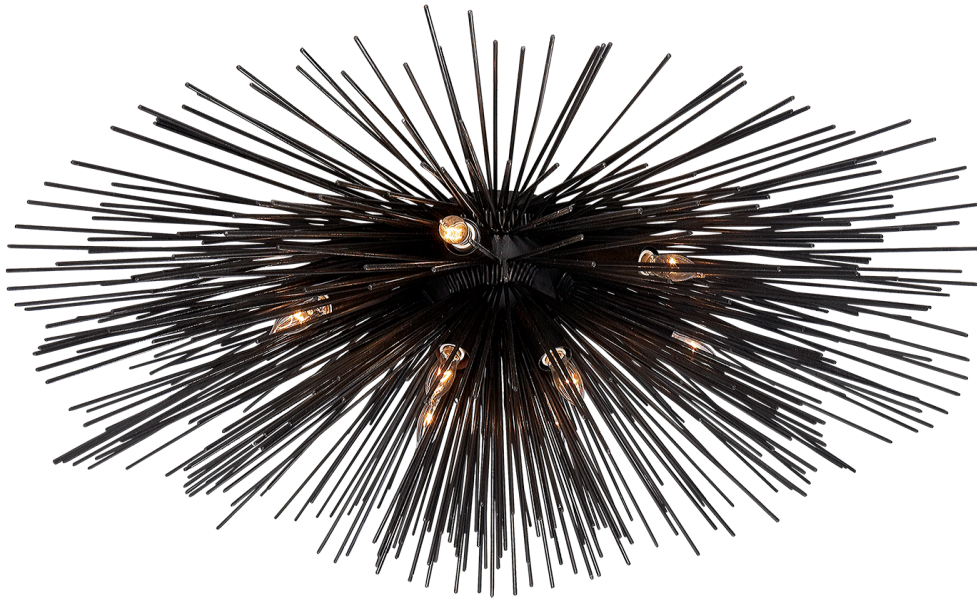

STRADA LARGE FLUSH MOUNT

KW4071

MATERIALS SHOWN

Aged Iron

AVAILABLE IN

Gild
Polished Nickel
Aged Iron

DIMENSIONS

Width: 40"
Height: 14.5"
Backplate: 4.25" Round

SOCKET

10 - E12 Candelabra

WATTAGE

10 - 60 C