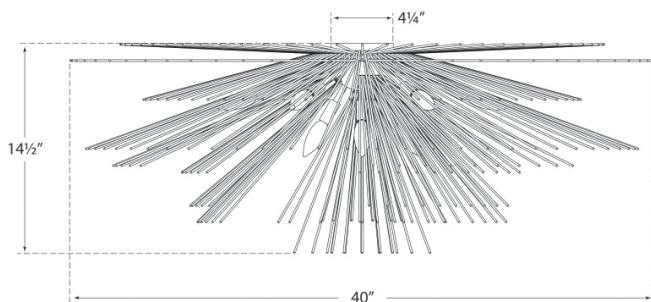

STRADA LARGE FLUSH MOUNT

KW4071

MATERIALS SHOWN

Gild

AVAILABLE IN

Gild
Polished Nickel
Aged Iron

DIMENSIONS

Width: 40"
Height: 14.5"
Backplate: 4.25" Round

SOCKET

10 - E12 Candelabra

WATTAGE

10 - 60 C