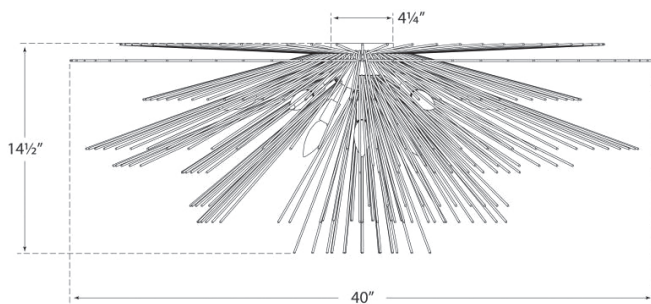

STRADA LARGE FLUSH MOUNT

KW4071

MATERIALS SHOWN

Polished Nickel

AVAILABLE IN

Gild
Polished Nickel
Aged Iron

DIMENSIONS

Width: 40"
Height: 14.5"
Backplate: 4.25" Round

SOCKET

10 - E12 Candelabra

WATTAGE

10 - 60 C