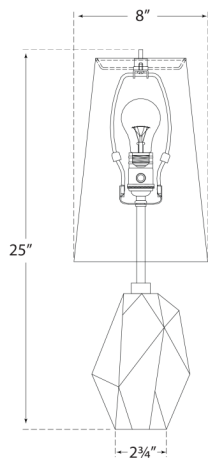

HEIGHT: 25"
WIDTH: 8"
BASE: 2.75" ROUND
SHADE: 5.5" X 8" X 12.25"

SOCKET

E26 ON-OFF

WATTAGE

60 A

kelly wearstler

HALCYON ACCENT TABLE LAMP

KW3012Q-AB

MATERIALS SHOWN

NATURAL QUARTZ STONE
WITH ANTIQUE-BURNISHED
BRASS SHADE

AVAILABLE IN

CRYSTAL
ALABASTER
BLACK CREMO MARBLE

DIMENSIONS

HEIGHT: 25"
WIDTH: 8"
BASE: 2.75" ROUND
SHADE: 5.5" X 8" X 12.25"

SOCKET

E26 ON-OFF

CRYSTAL
ALABASTER
NATURAL QUARTZ STONE

DIMENSIONS

HEIGHT: 25"
WIDTH: 8"
BASE: 2.75" ROUND
SHADE: 5.5" X 8" X 12.25"

SOCKET

E26 ON-OFF

WATTAGE

60 A

kelly wearstler

HALCYON ACCENT TABLE LAMP

KW3012ALB-L

MATERIALS SHOWN

ALABASTER WITH
LINEN SHADE

AVAILABLE IN

CRYSTAL
BLACK CREMO MARBLE
NATURAL QUARTZ STONE

DIMENSIONS

HEIGHT: 25"
WIDTH: 8"
BASE: 2.75" ROUND
SHADE: 5.5" X 8" X 12.25"