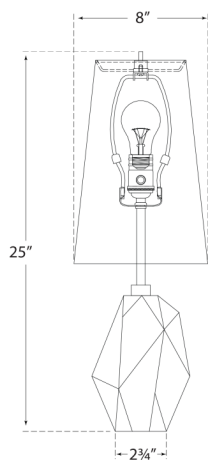

HALCYON ACCENT TABLE LAMP

KW3012BM-L

MATERIALS SHOWN

BLACK CREMO MARBLE
WITH LINEN SHADE

AVAILABLE IN

CRYSTAL
ALABASTER
NATURAL QUARTZ STONE

DIMENSIONS

HEIGHT: 25"
WIDTH: 8"
BASE: 2.75" ROUND
SHADE: 5.5" X 8" X 12.25"

SOCKET

E26 ON-OFF

WATTAGE

60 A