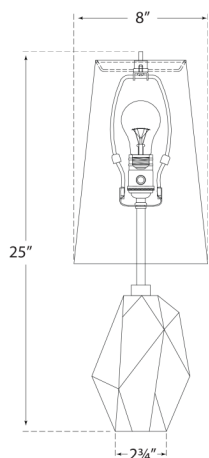

HALCYON ACCENT TABLE LAMP

KW3012BM-AB

MATERIALS SHOWN

BLACK CREMO MARBLE
WITH ANTIQUE-BURNISHED
BRASS SHADE

AVAILABLE IN

CRYSTAL
ALABASTER
NATURAL QUARTZ STONE

DIMENSIONS

HEIGHT: 25"
WIDTH: 8"
BASE: 2.75" ROUND
SHADE: 5.5" X 8" X 12.25"

SOCKET

E26 ON-OFF

WATTAGE

60 A