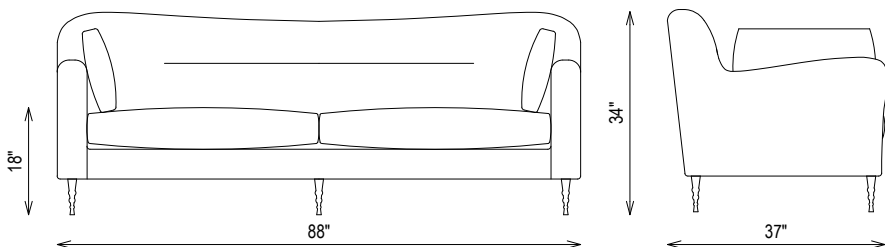

HILLCREST SOFA

EJV1526-88

MATERIALS SHOWN

Blackened Brass Legs
In Stonewash Café Noir • W10674-10

AVAILABLE IN

Burnished Brass
Blackened Brass

DIMENSIONS

Width: 88"
Depth: 38"
Height: 36"
Seat Height: 18"