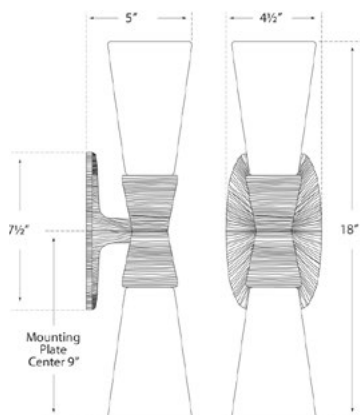

UTOPIA SMALL DOUBLE BATH SCONCE

KW2047

MATERIALS SHOWN

GILD WITH WHITE GLASS

AVAILABLE IN

GILD
POLISHED NICKEL
AGED IRON

DIMENSIONS

WIDTH: 18"
HEIGHT: 4.5"
EXTENSION: 5"
BACKPLATE: 4.5" X 7.5"

SOCKET

2 - KEYLESS

WATTAGE

2 - 60 B