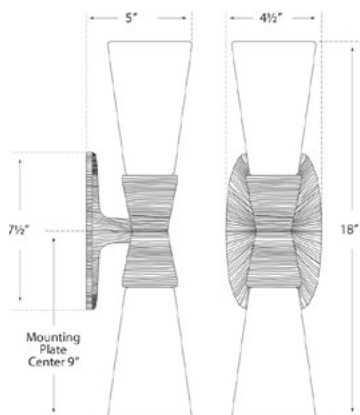

UTOPIA SMALL DOUBLE BATH SCONCE

KW2047

MATERIALS SHOWN

POLISHED NICKEL
WITH WHITE GLASS

AVAILABLE IN

GILD
POLISHED NICKEL
AGED IRON

DIMENSIONS

WIDTH: 18"
HEIGHT: 4.5"
EXTENSION: 5"
BACKPLATE: 4.5" X 7.5"

SOCKET

2 - KEYLESS

WATTAGE

2 - 60 B