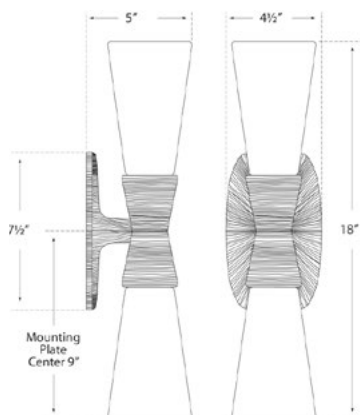

UTOPIA SMALL DOUBLE BATH SCONCE

KW2047

MATERIALS SHOWN

AGED IRON WITH
WHITE GLASS

AVAILABLE IN

GILD
POLISHED NICKEL
AGED IRON

DIMENSIONS

WIDTH: 18"
HEIGHT: 4.5"
EXTENSION: 5"
BACKPLATE: 4.5" X 7.5"

SOCKET

2 - KEYLESS

WATTAGE

2 - 60 B