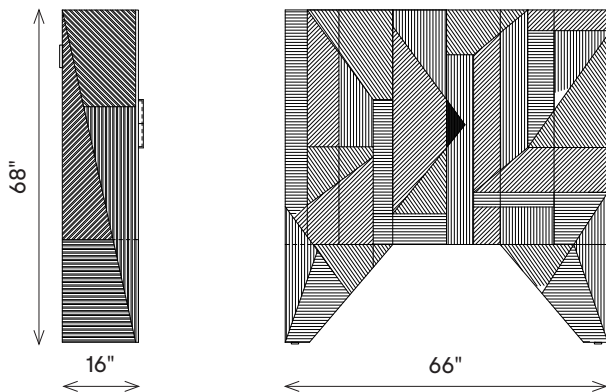

ESKER CABINET

FC15015

MATERIALS SHOWN

Yellow Stain with Black Ceruse and Blackened Brass

DIMENSIONS

Width: 66"
 Depth: 16"
 Height: 68"
 Weight: 350lbs /159 kgs